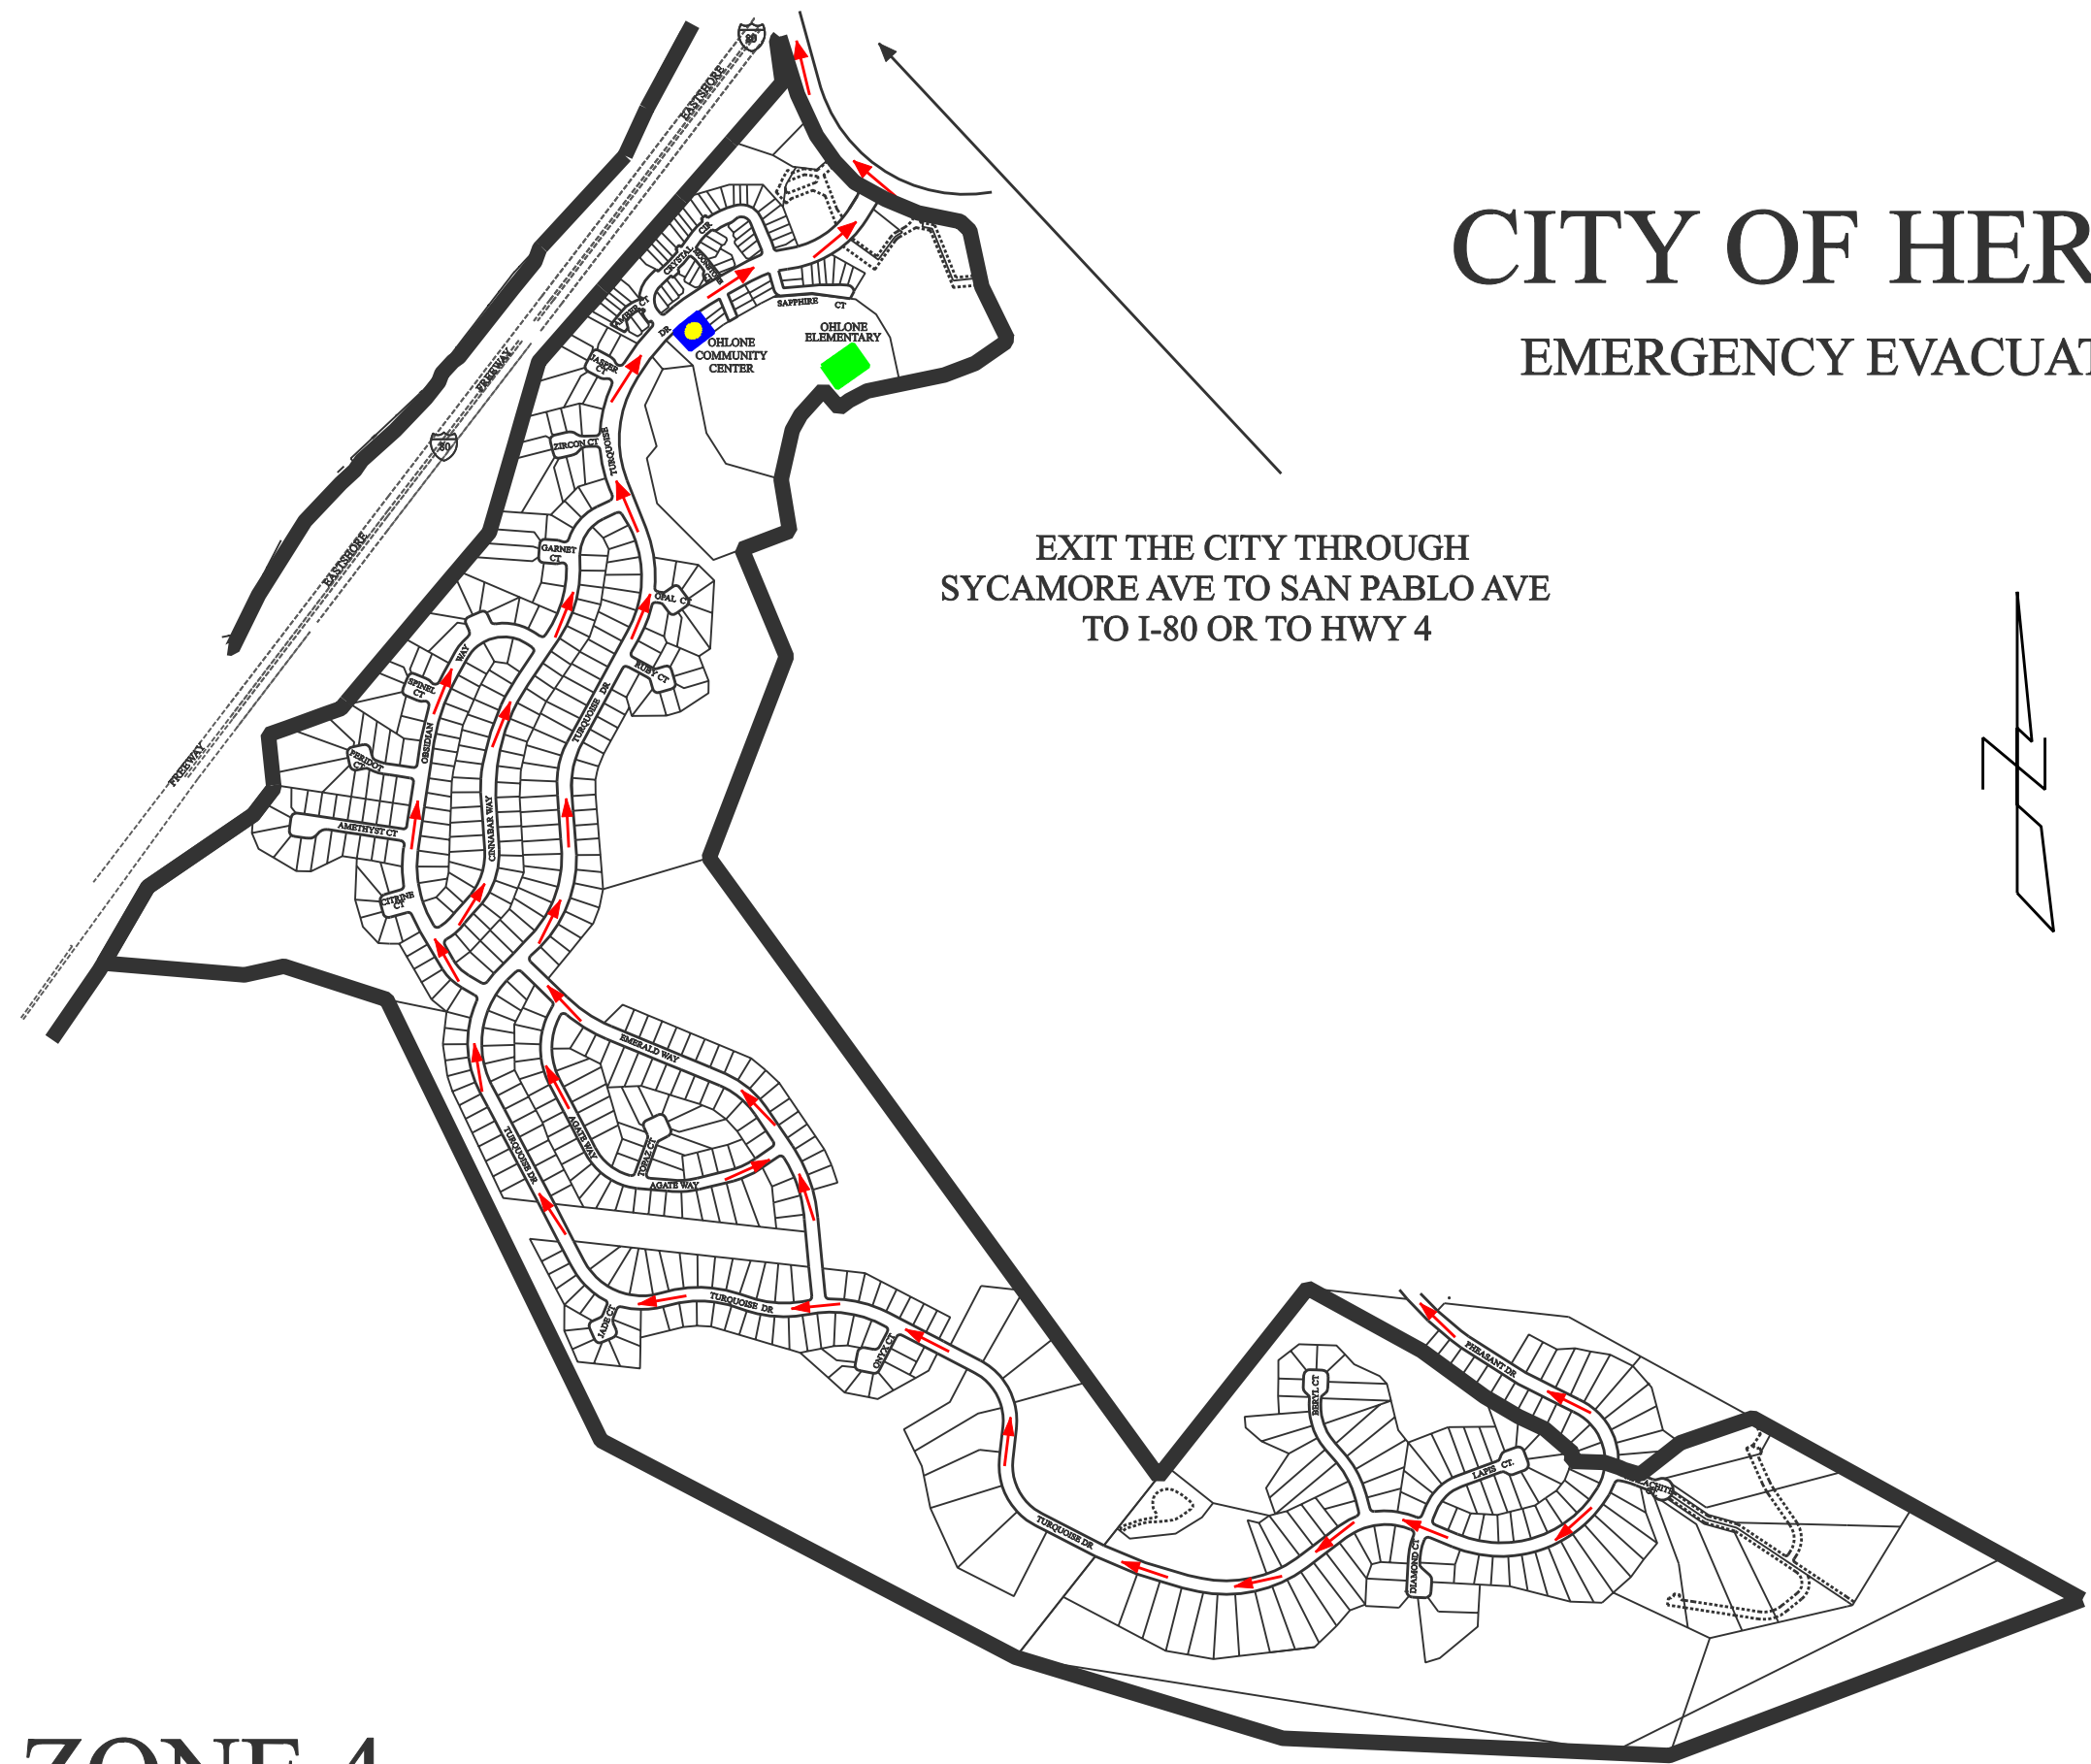

CITY OF HERCULES

EMERGENCY EVACUATION ROUTE

EXIT THE CITY THROUGH
SYCAMORE AVE TO SAN PABLO AVE
TO I-80 OR TO HWY 4

ZONE 4