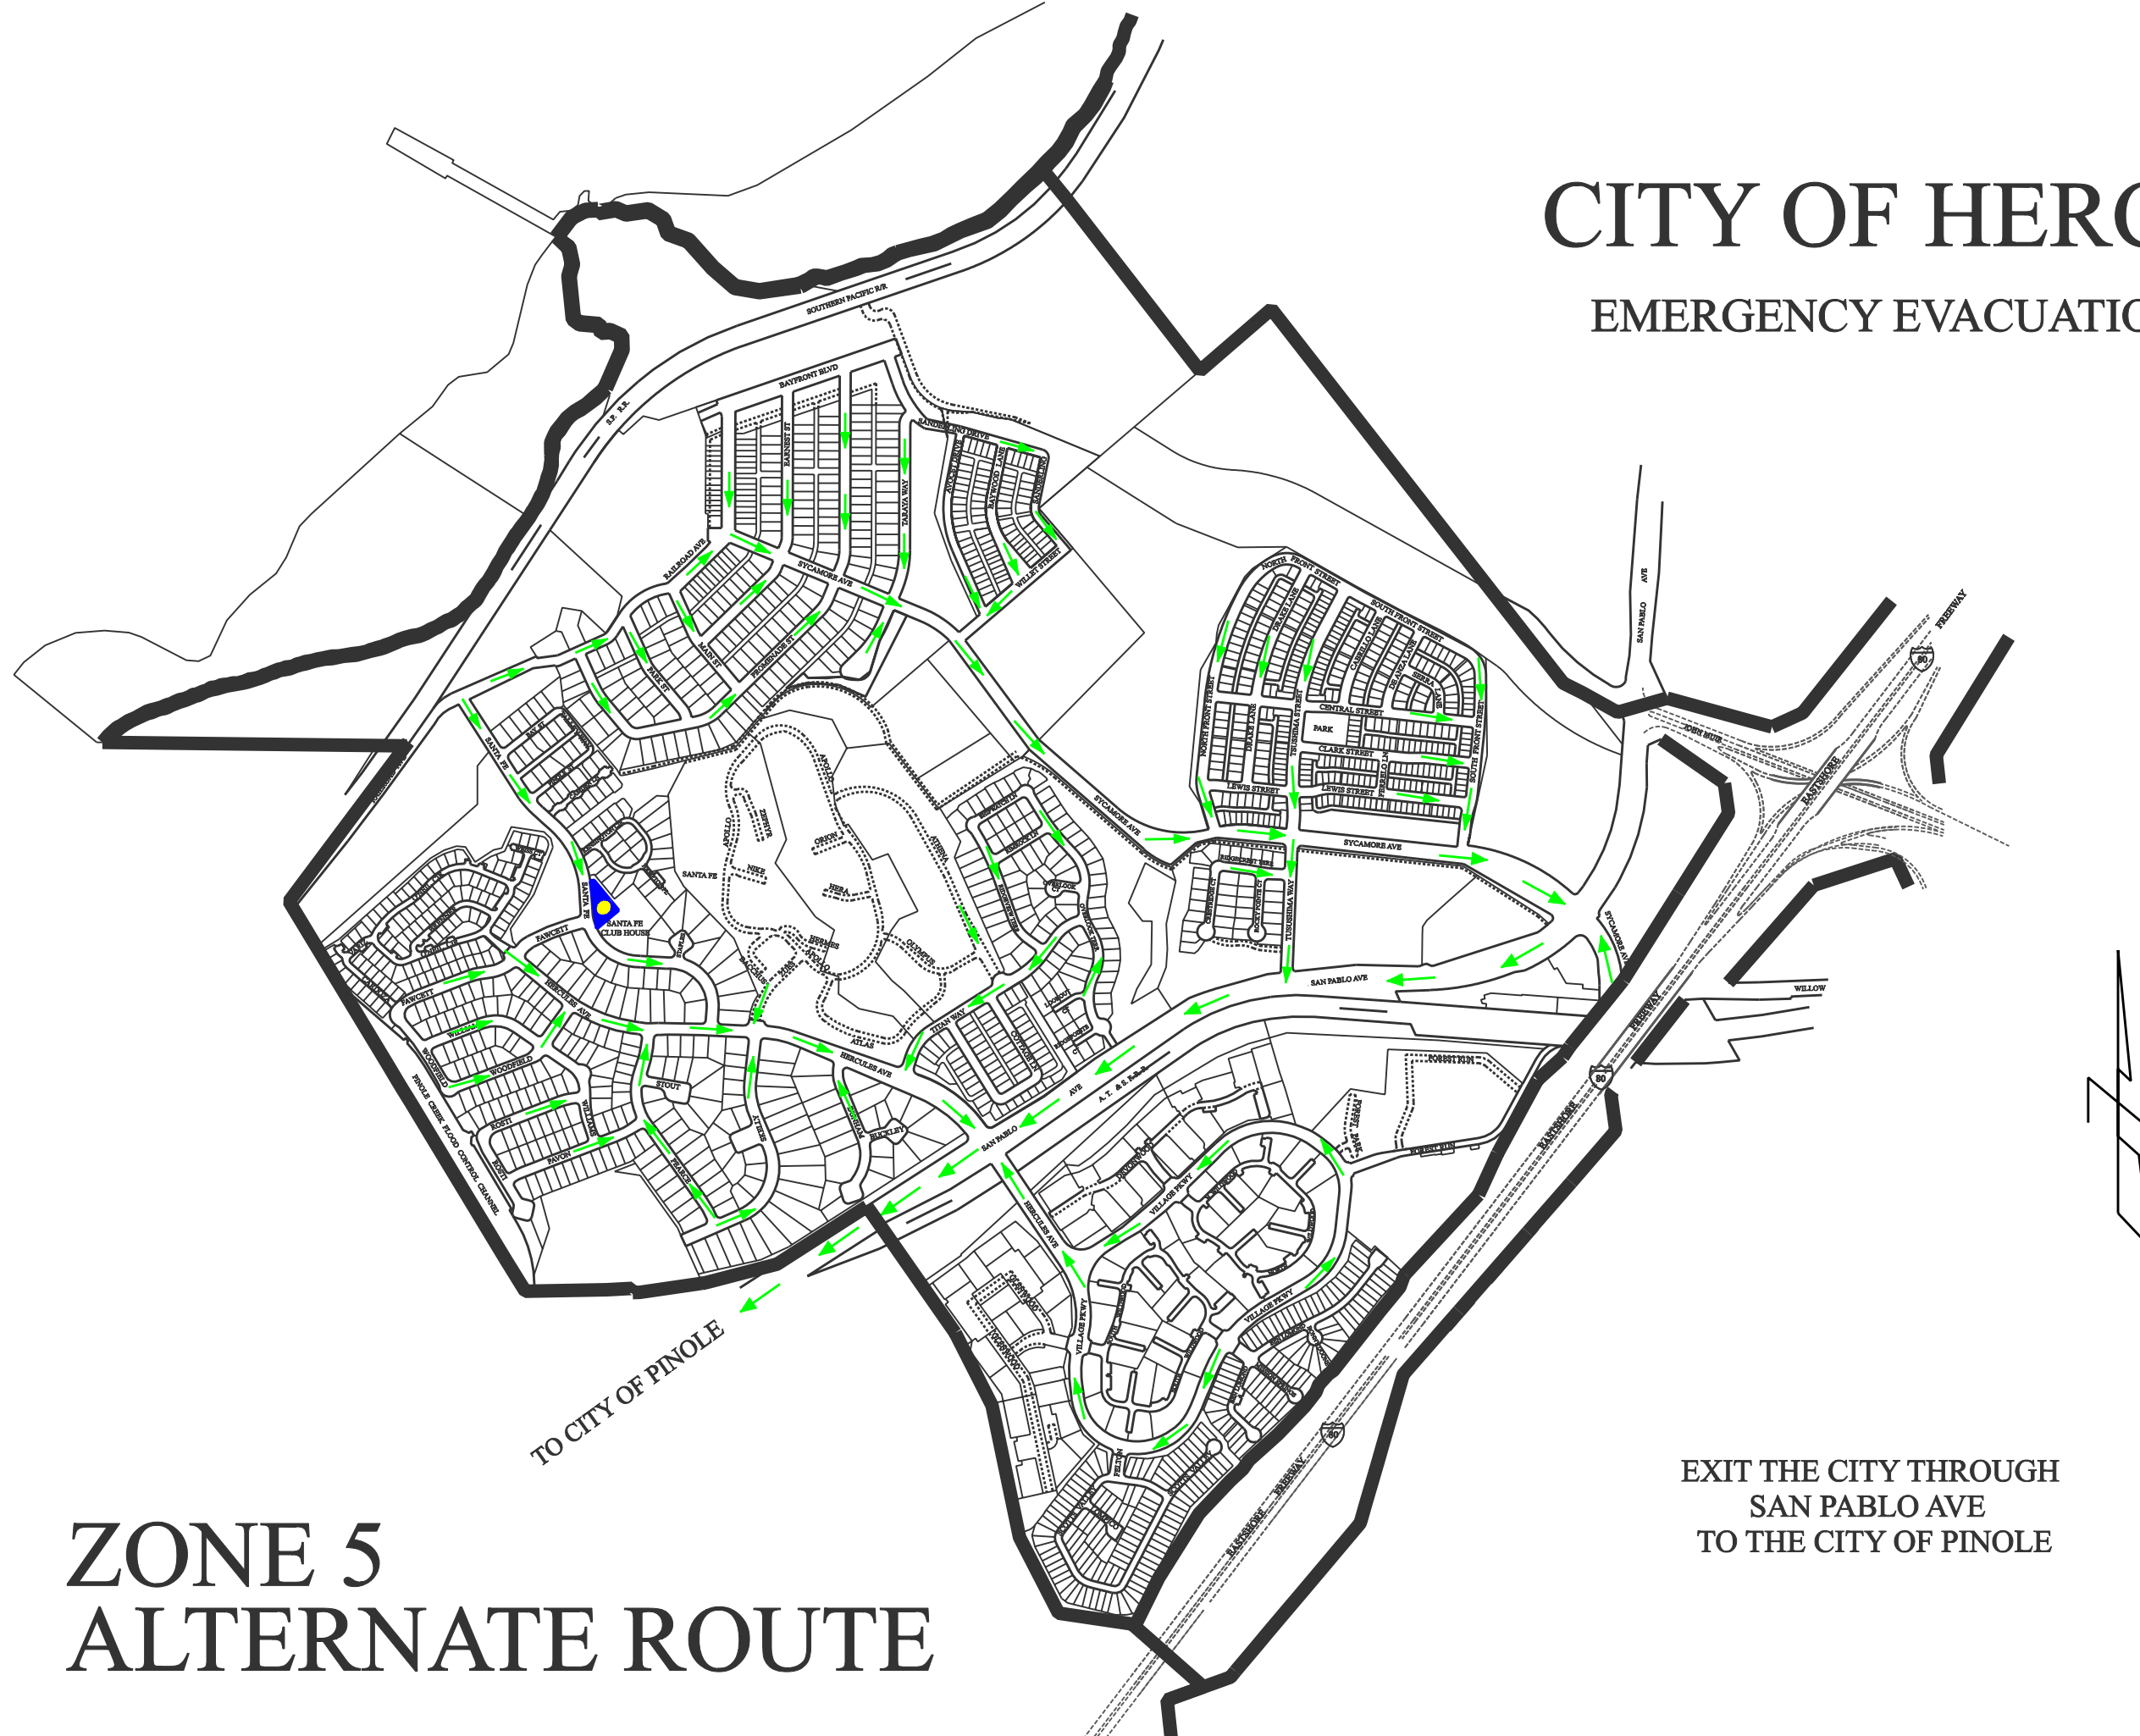

CITY OF HERCULES

EMERGENCY EVACUATION ROUTE

TO CITY OF PINOLE

EXIT THE CITY THROUGH
SAN PABLO AVE
TO THE CITY OF PINOLE

ZONE 5 ALTERNATE ROUTE