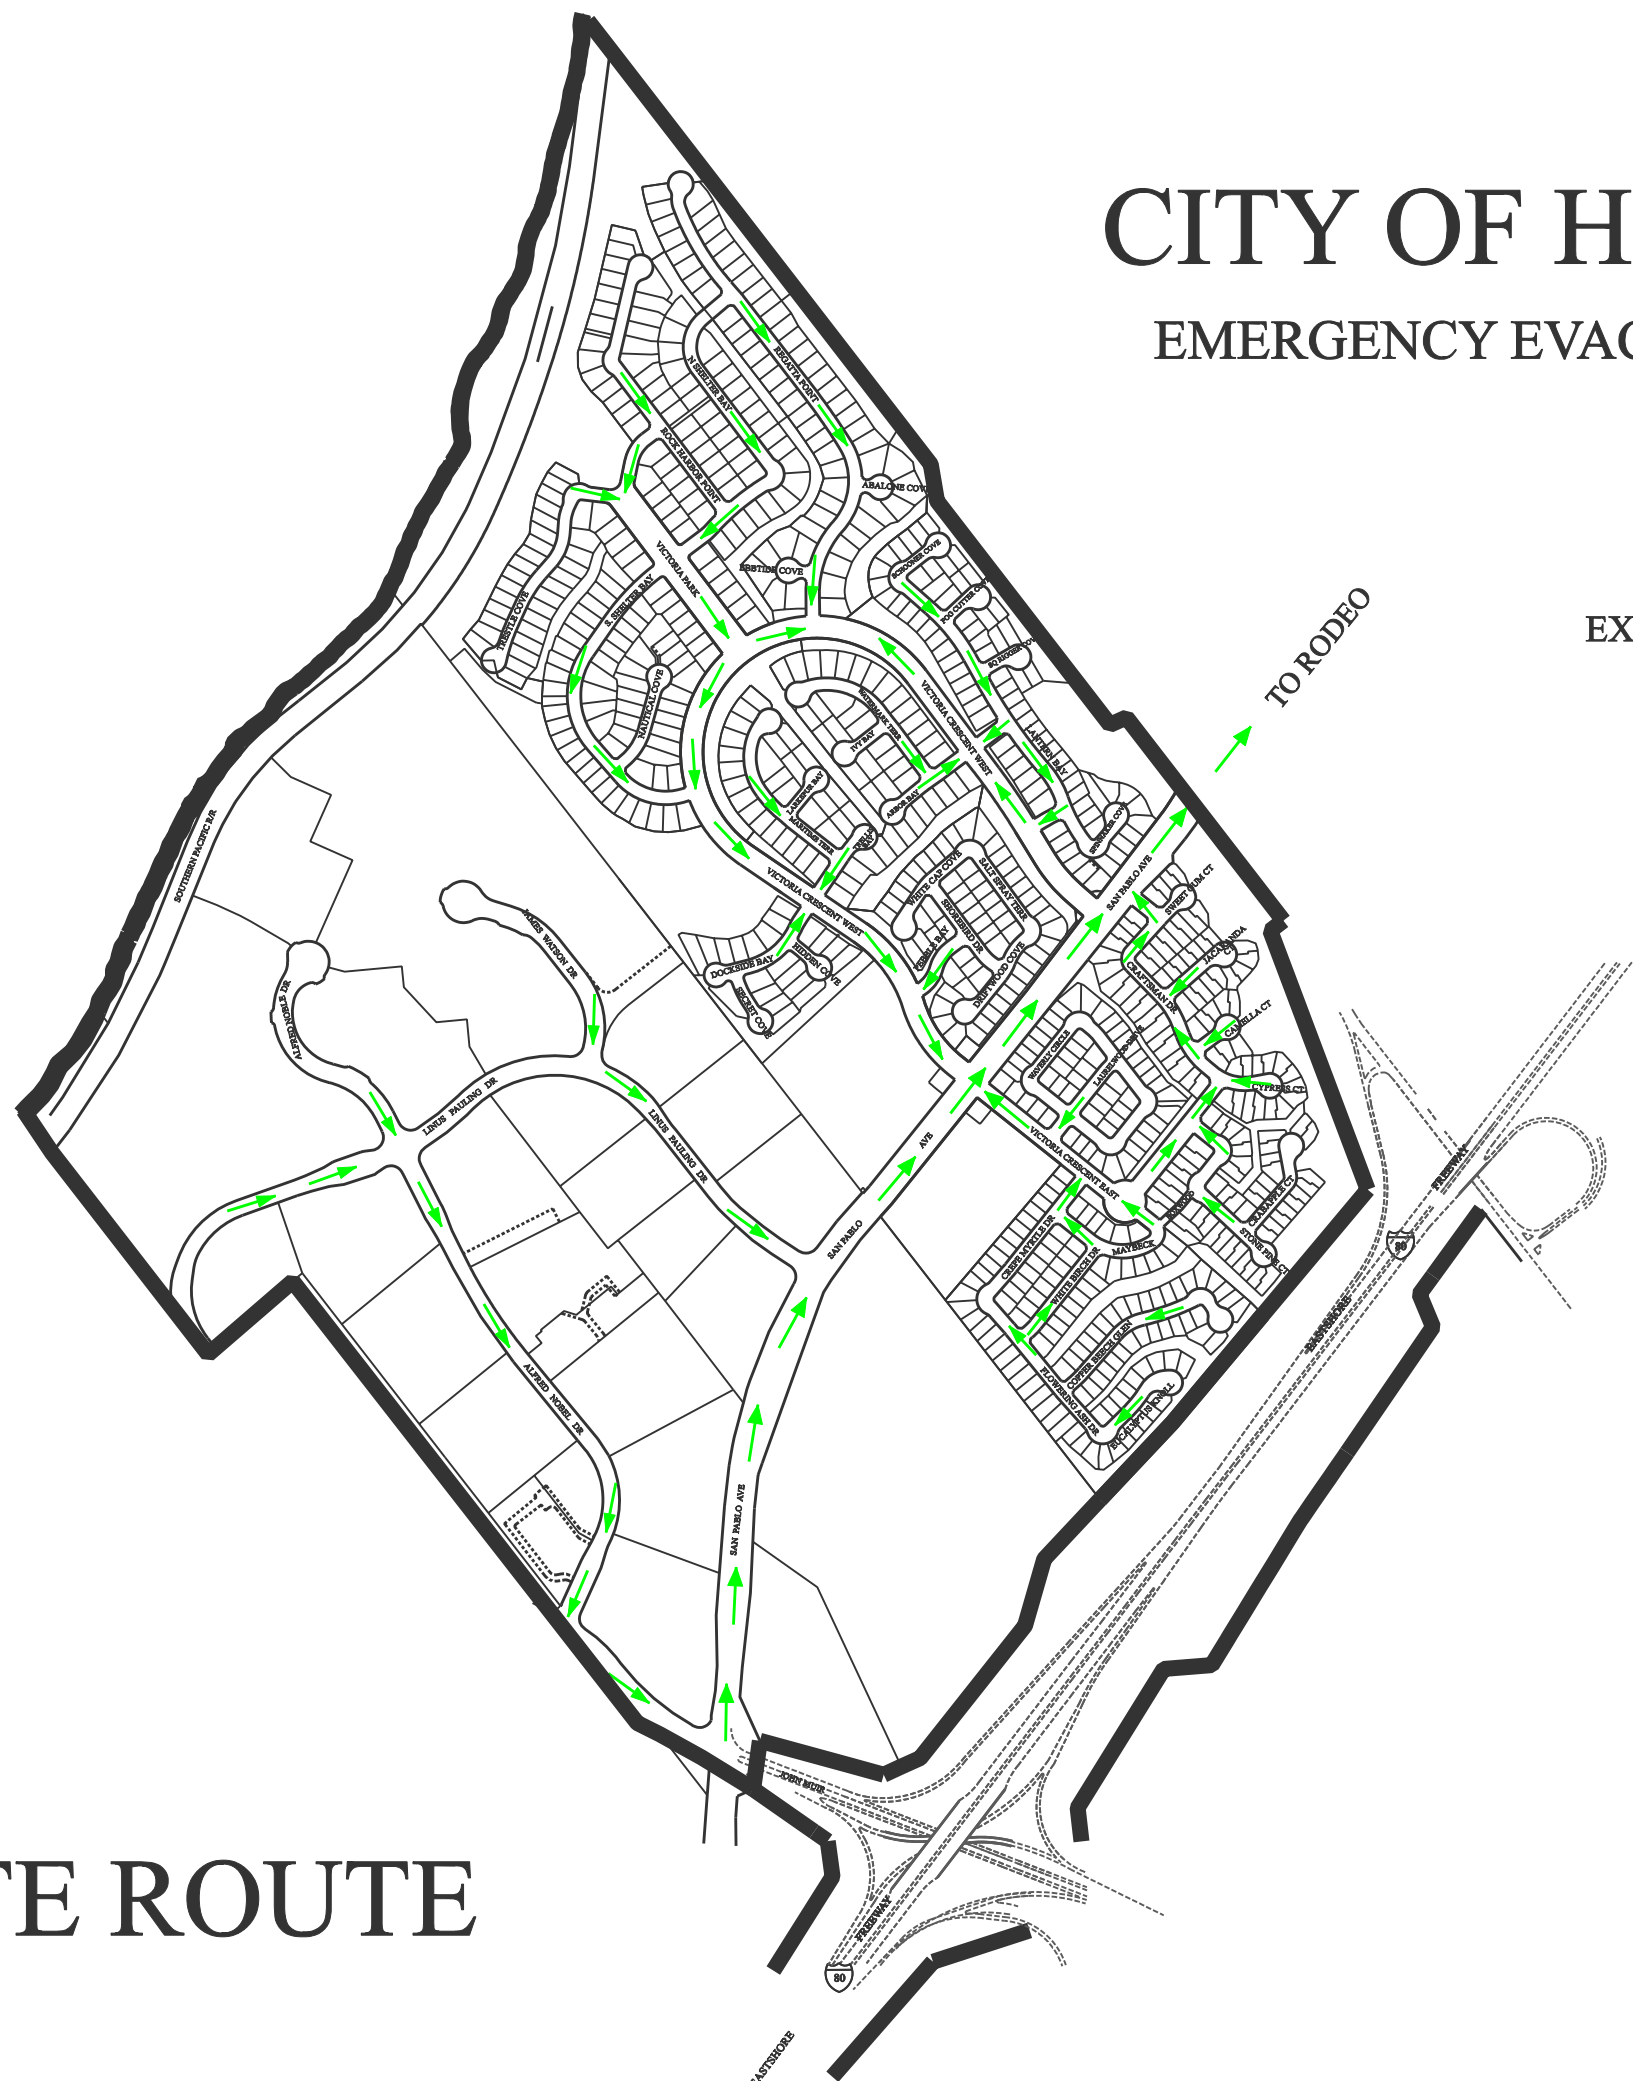

# CITY OF HERCULES

## EMERGENCY EVACUATION ROUTE

EXIT THE CITY THROUGH  
SAN PABLO AVE  
TO RODEO

TO RODEO

# ZONE 6 ALTERNATE ROUTE