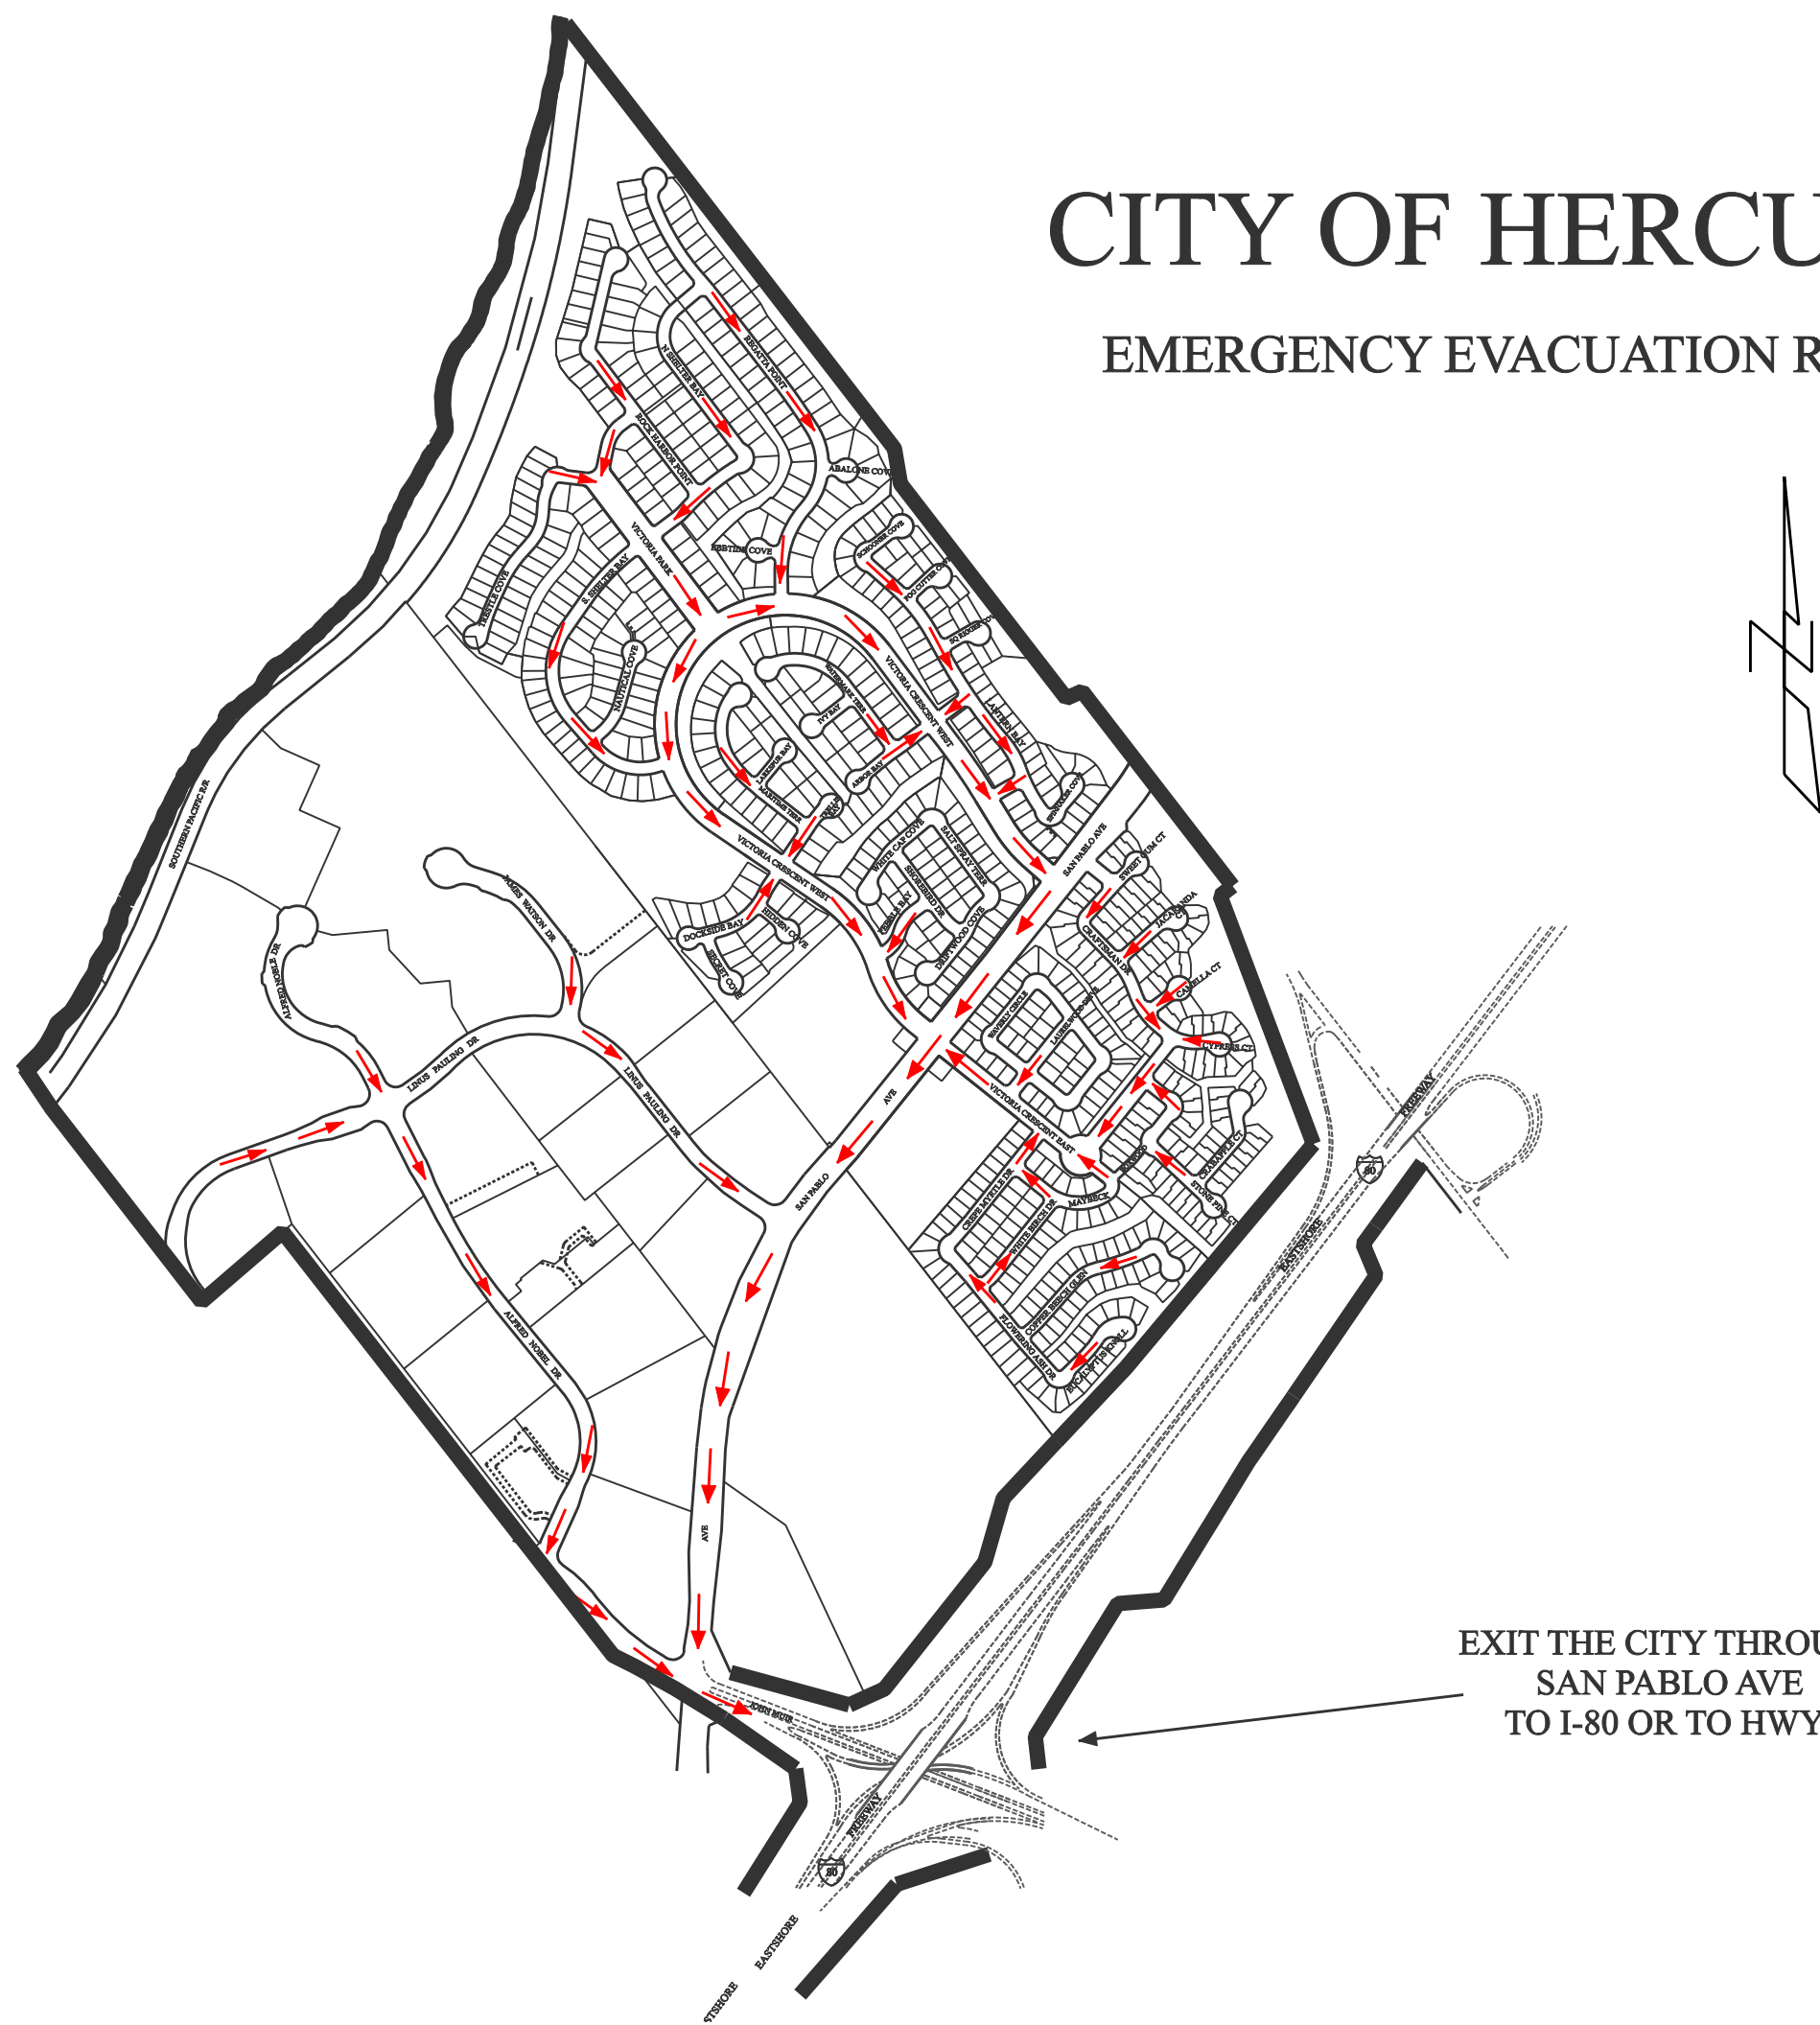

CITY OF HERCULES

EMERGENCY EVACUATION ROUTE

EXIT THE CITY THROUGH
SAN PABLO AVE
TO I-80 OR TO HWY 4

ZONE 6