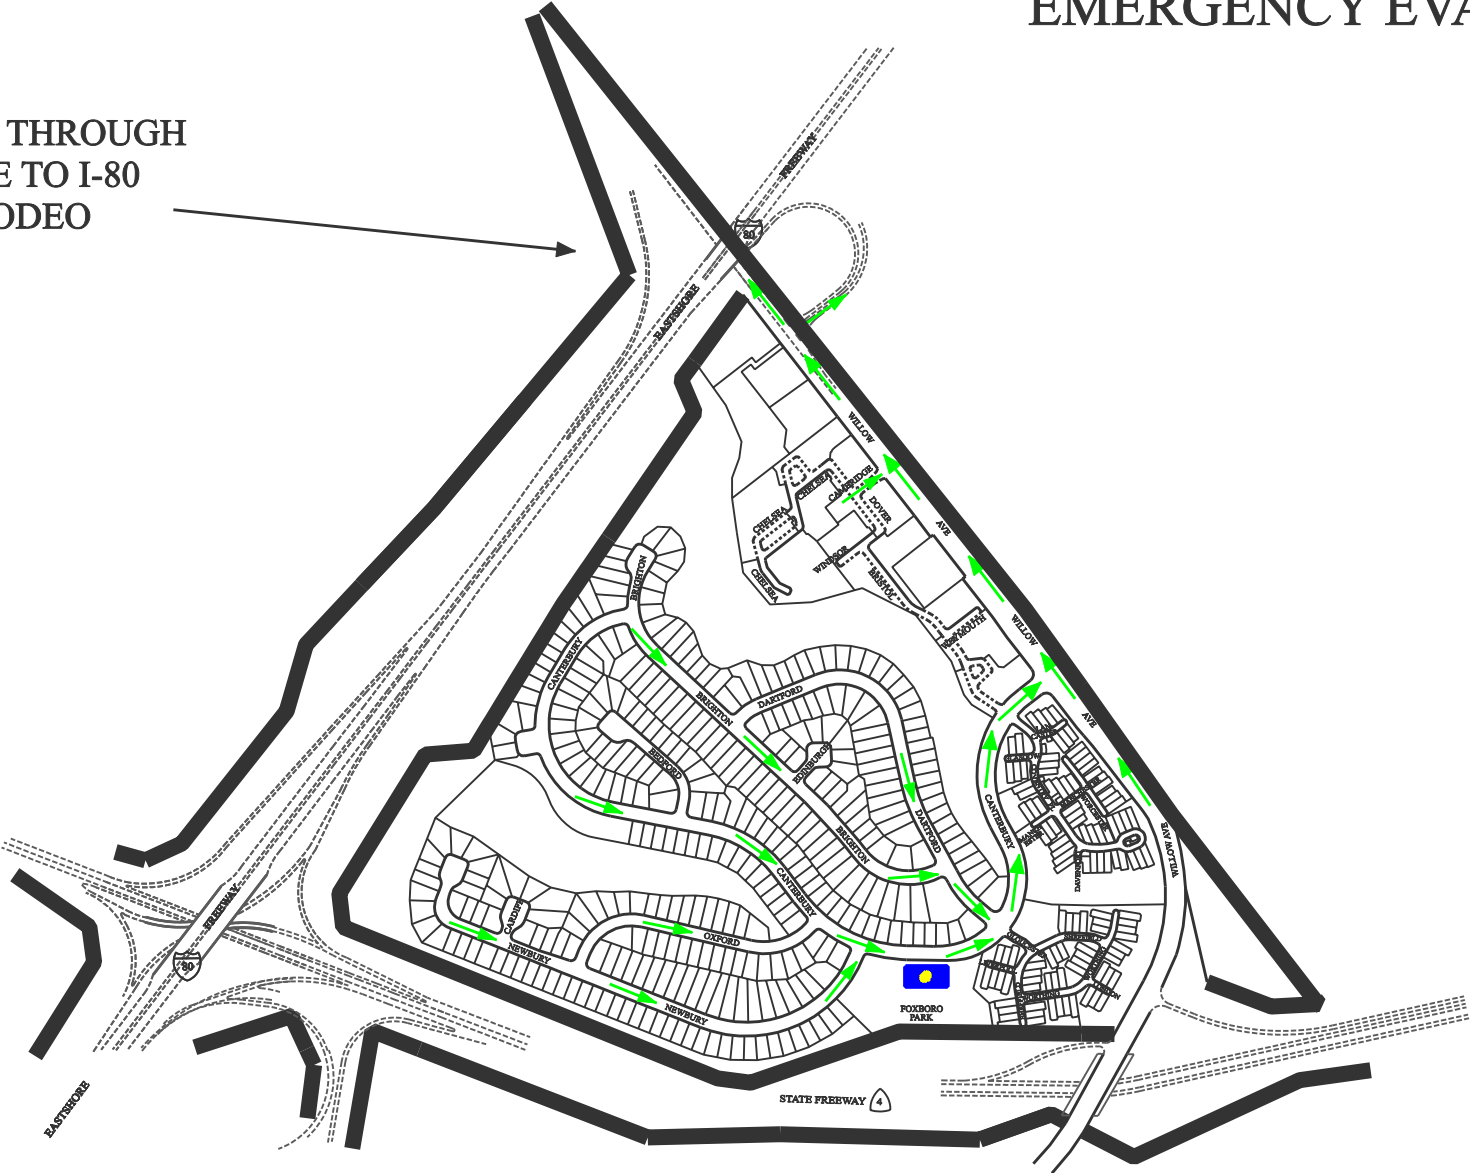

CITY OF HERCULES

EMERGENCY EVACUATION ROUTE

EXIT THE CITY THROUGH
WILLOW AVE TO I-80
OR TO RODEO

ZONE 7 ALTERNATE ROUTE