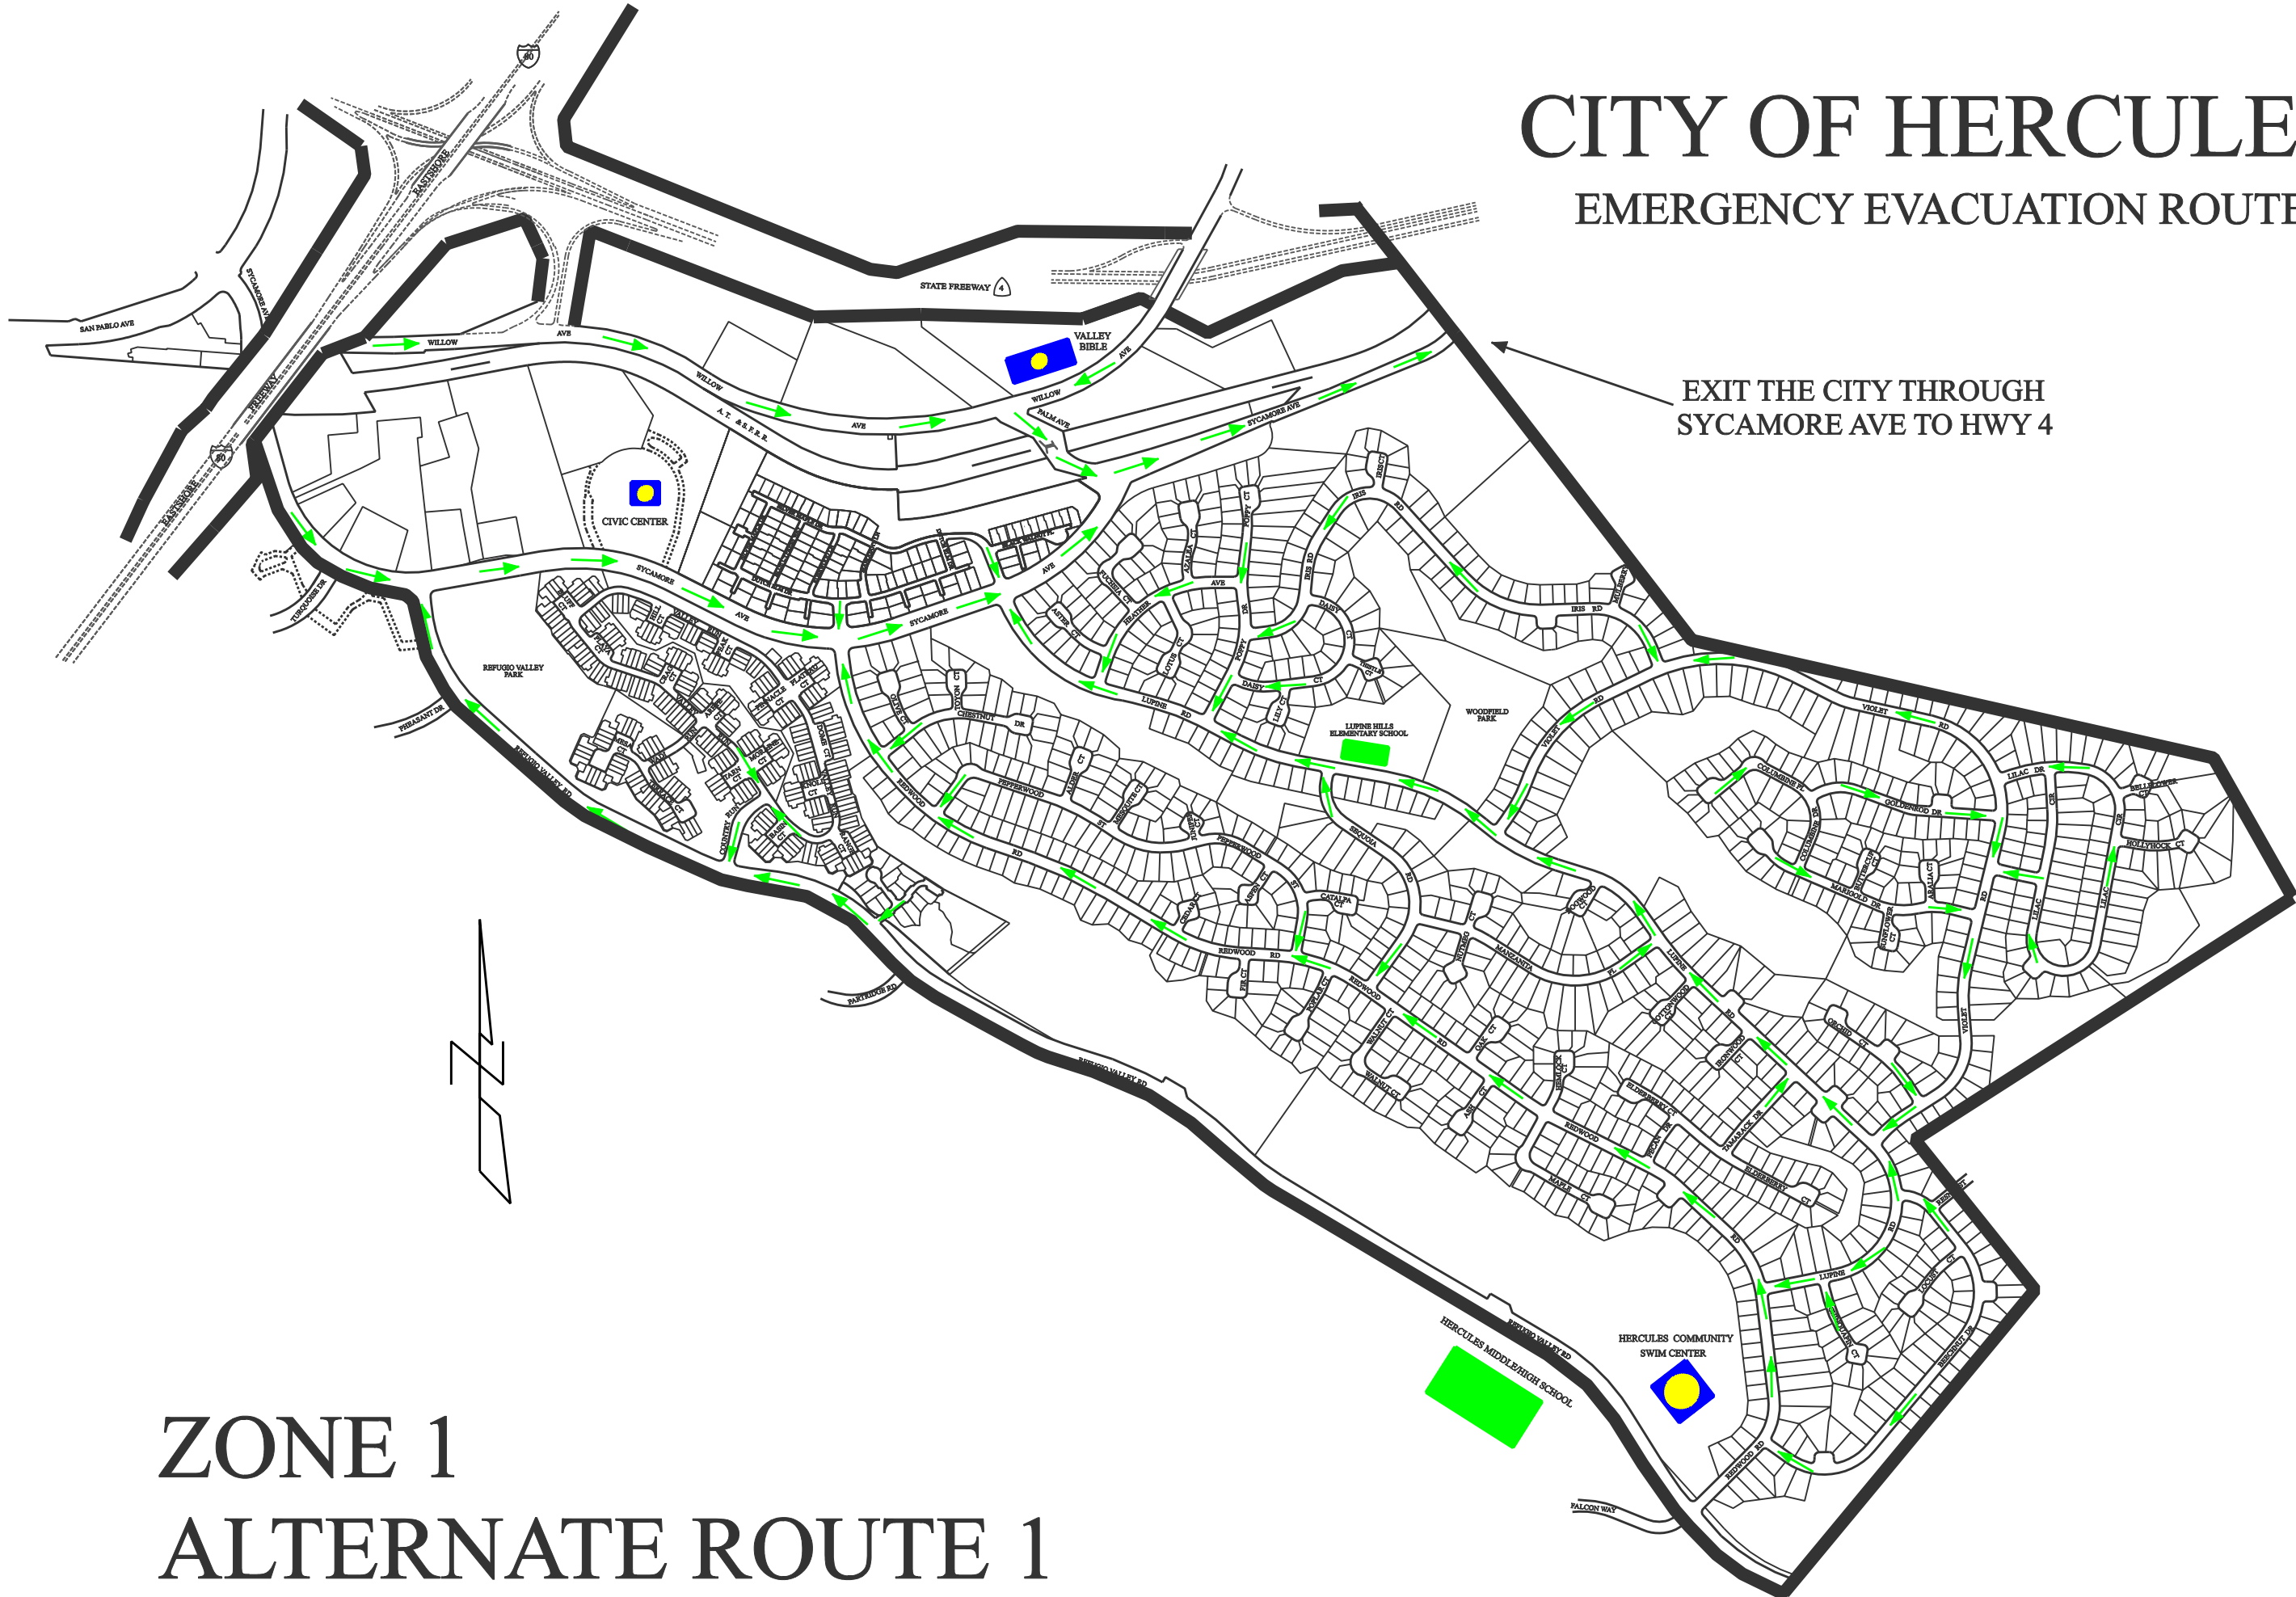

CITY OF HERCULES

EMERGENCY EVACUATION ROUTE

EXIT THE CITY THROUGH SYCAMORE AVE TO HWY 4

ZONE 1 ALTERNATE ROUTE 1