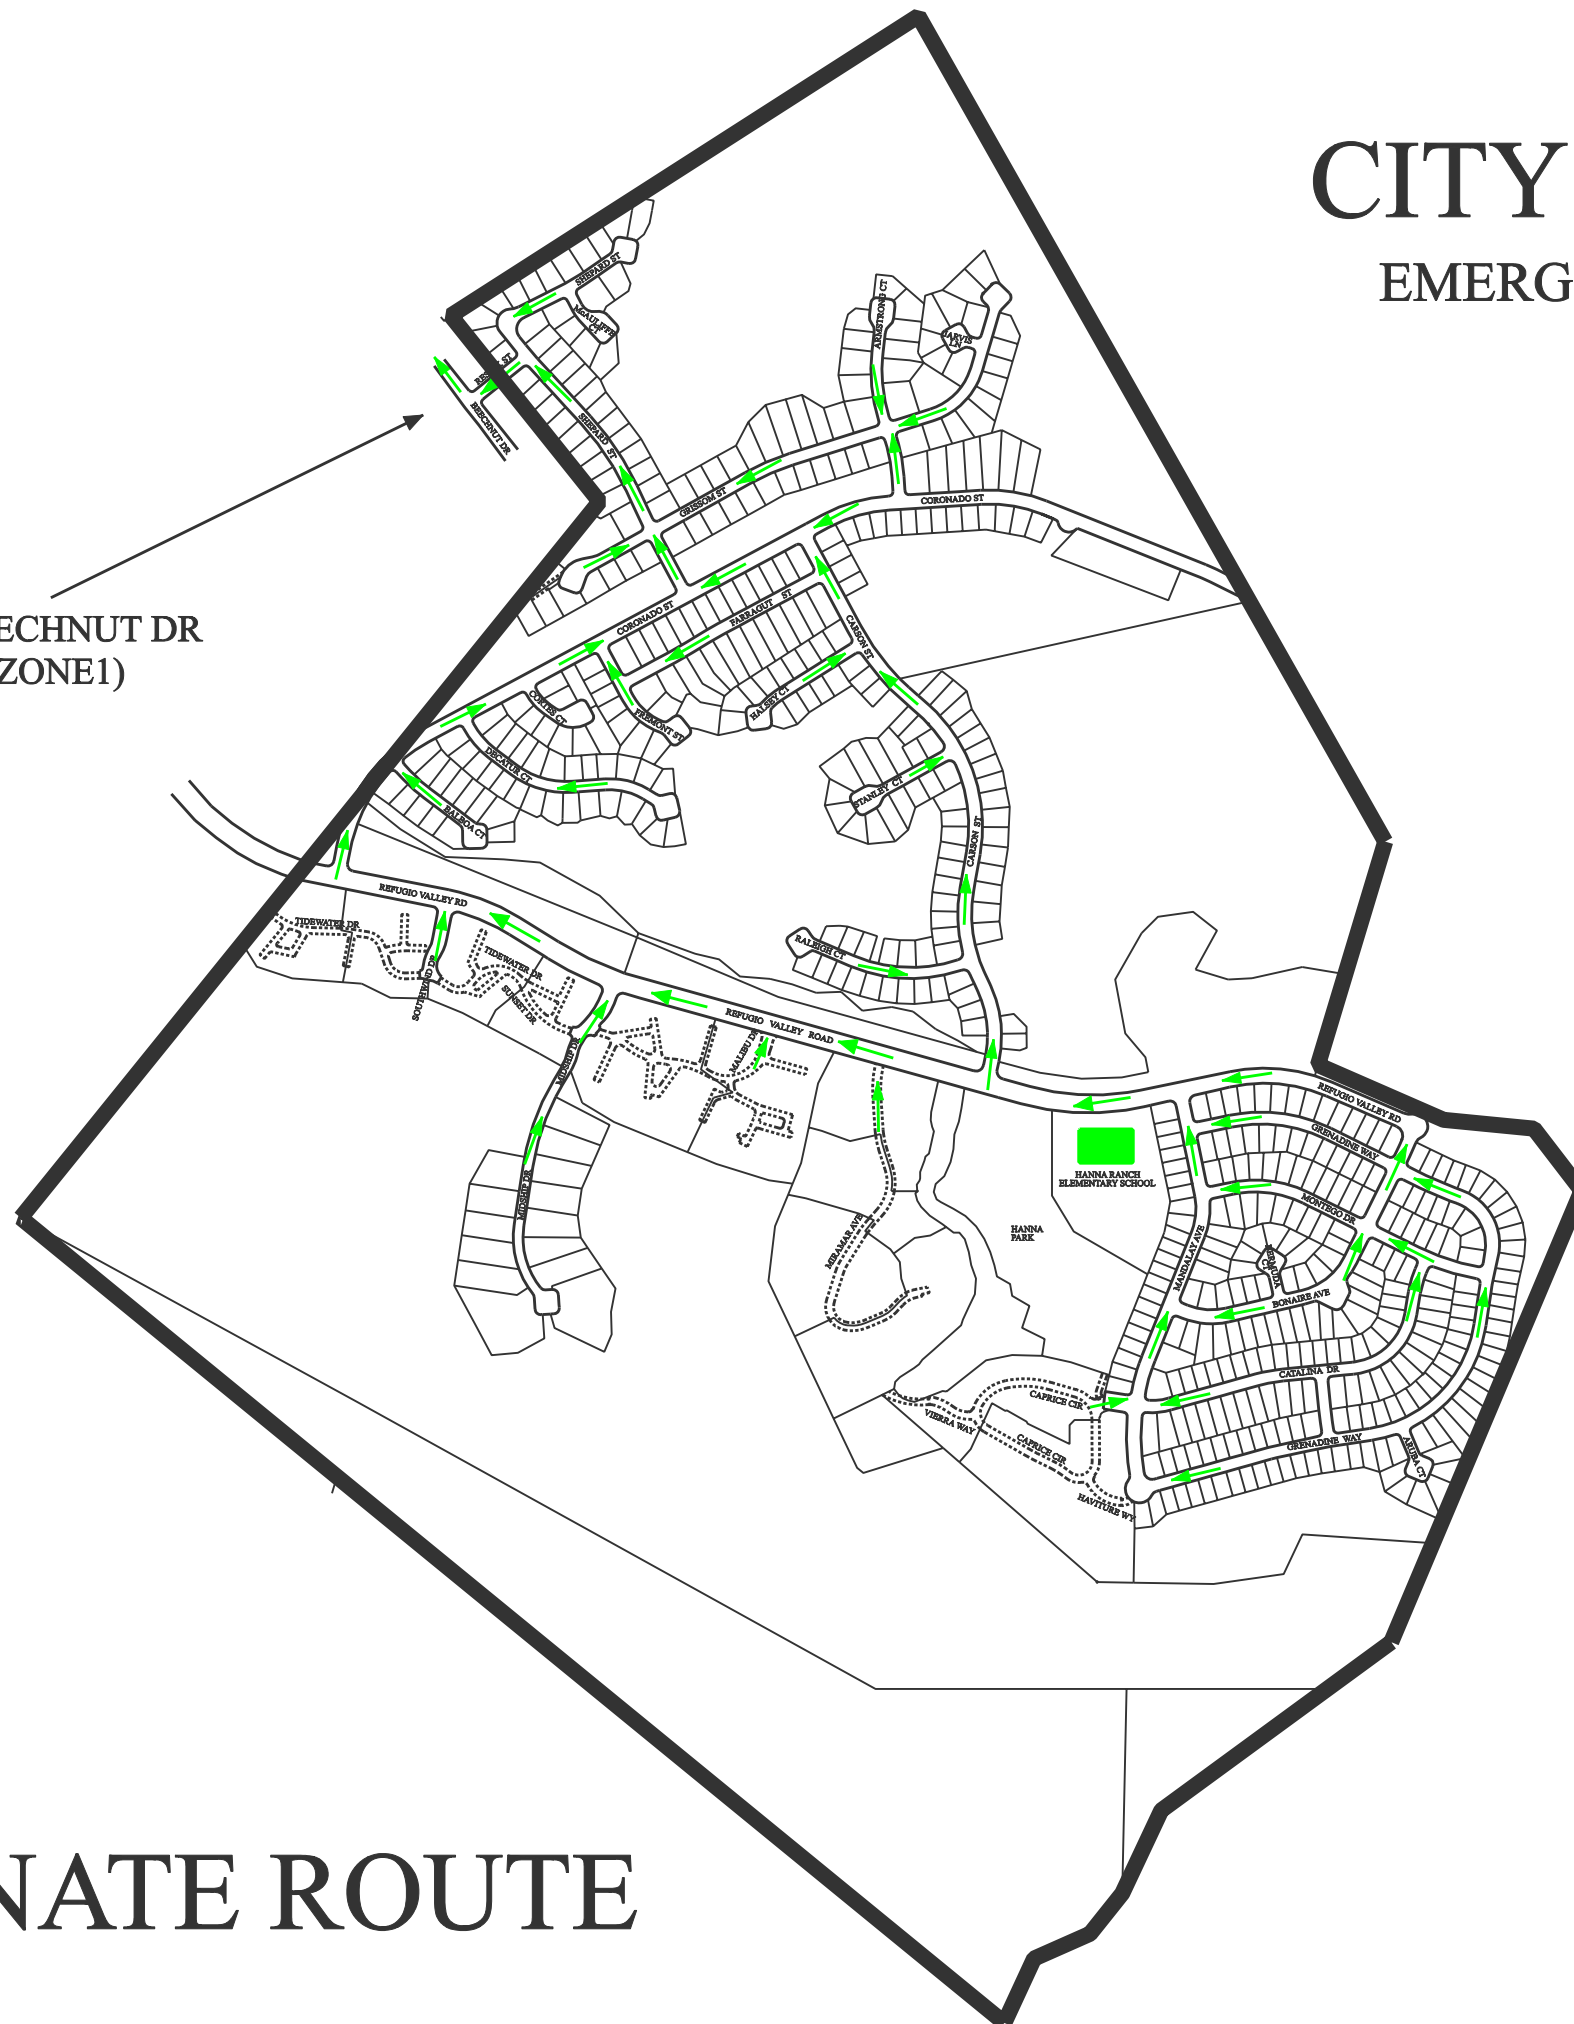

CITY OF HERCULES

EMERGENCY EVACUATION ROUTE

TO RESNIK ST TO BEECHNUT DR
TO LUPINE RD (ZONE1)

ZONE 3 ALTERNATE ROUTE