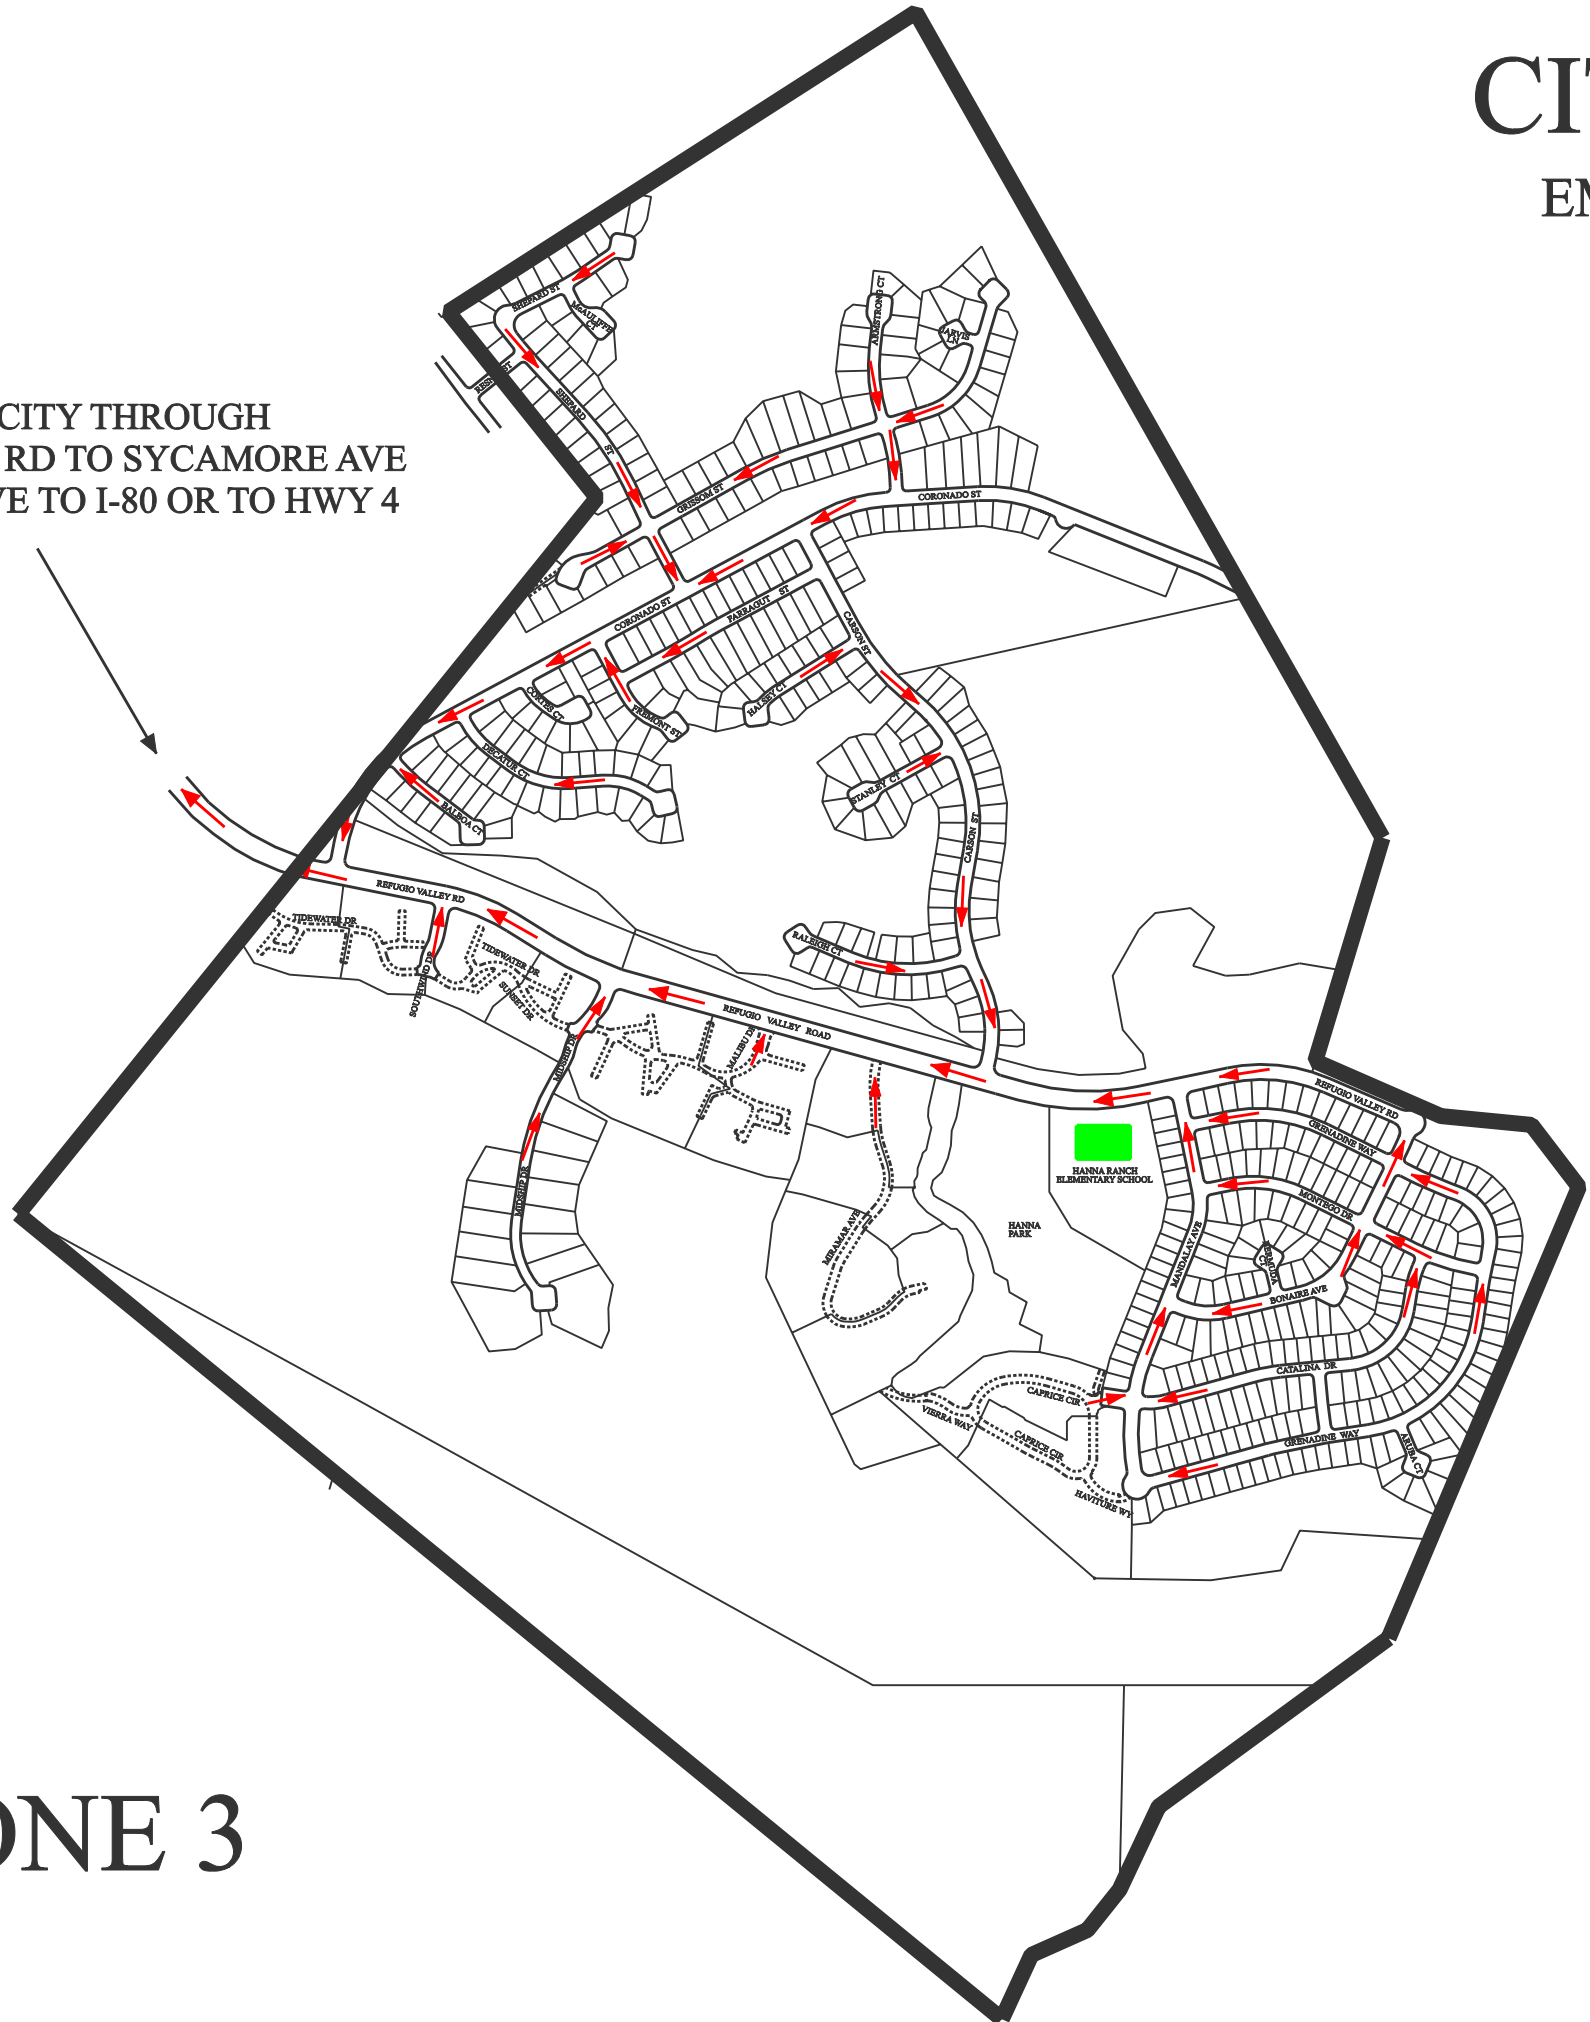

CITY OF HERCULES

EMERGENCY EVACUATION ROUTE

EXIT THE CITY THROUGH
REFUGIO VALLEY RD TO SYCAMORE AVE
TO SAN PABLO AVE TO I-80 OR TO HWY 4

ZONE 3