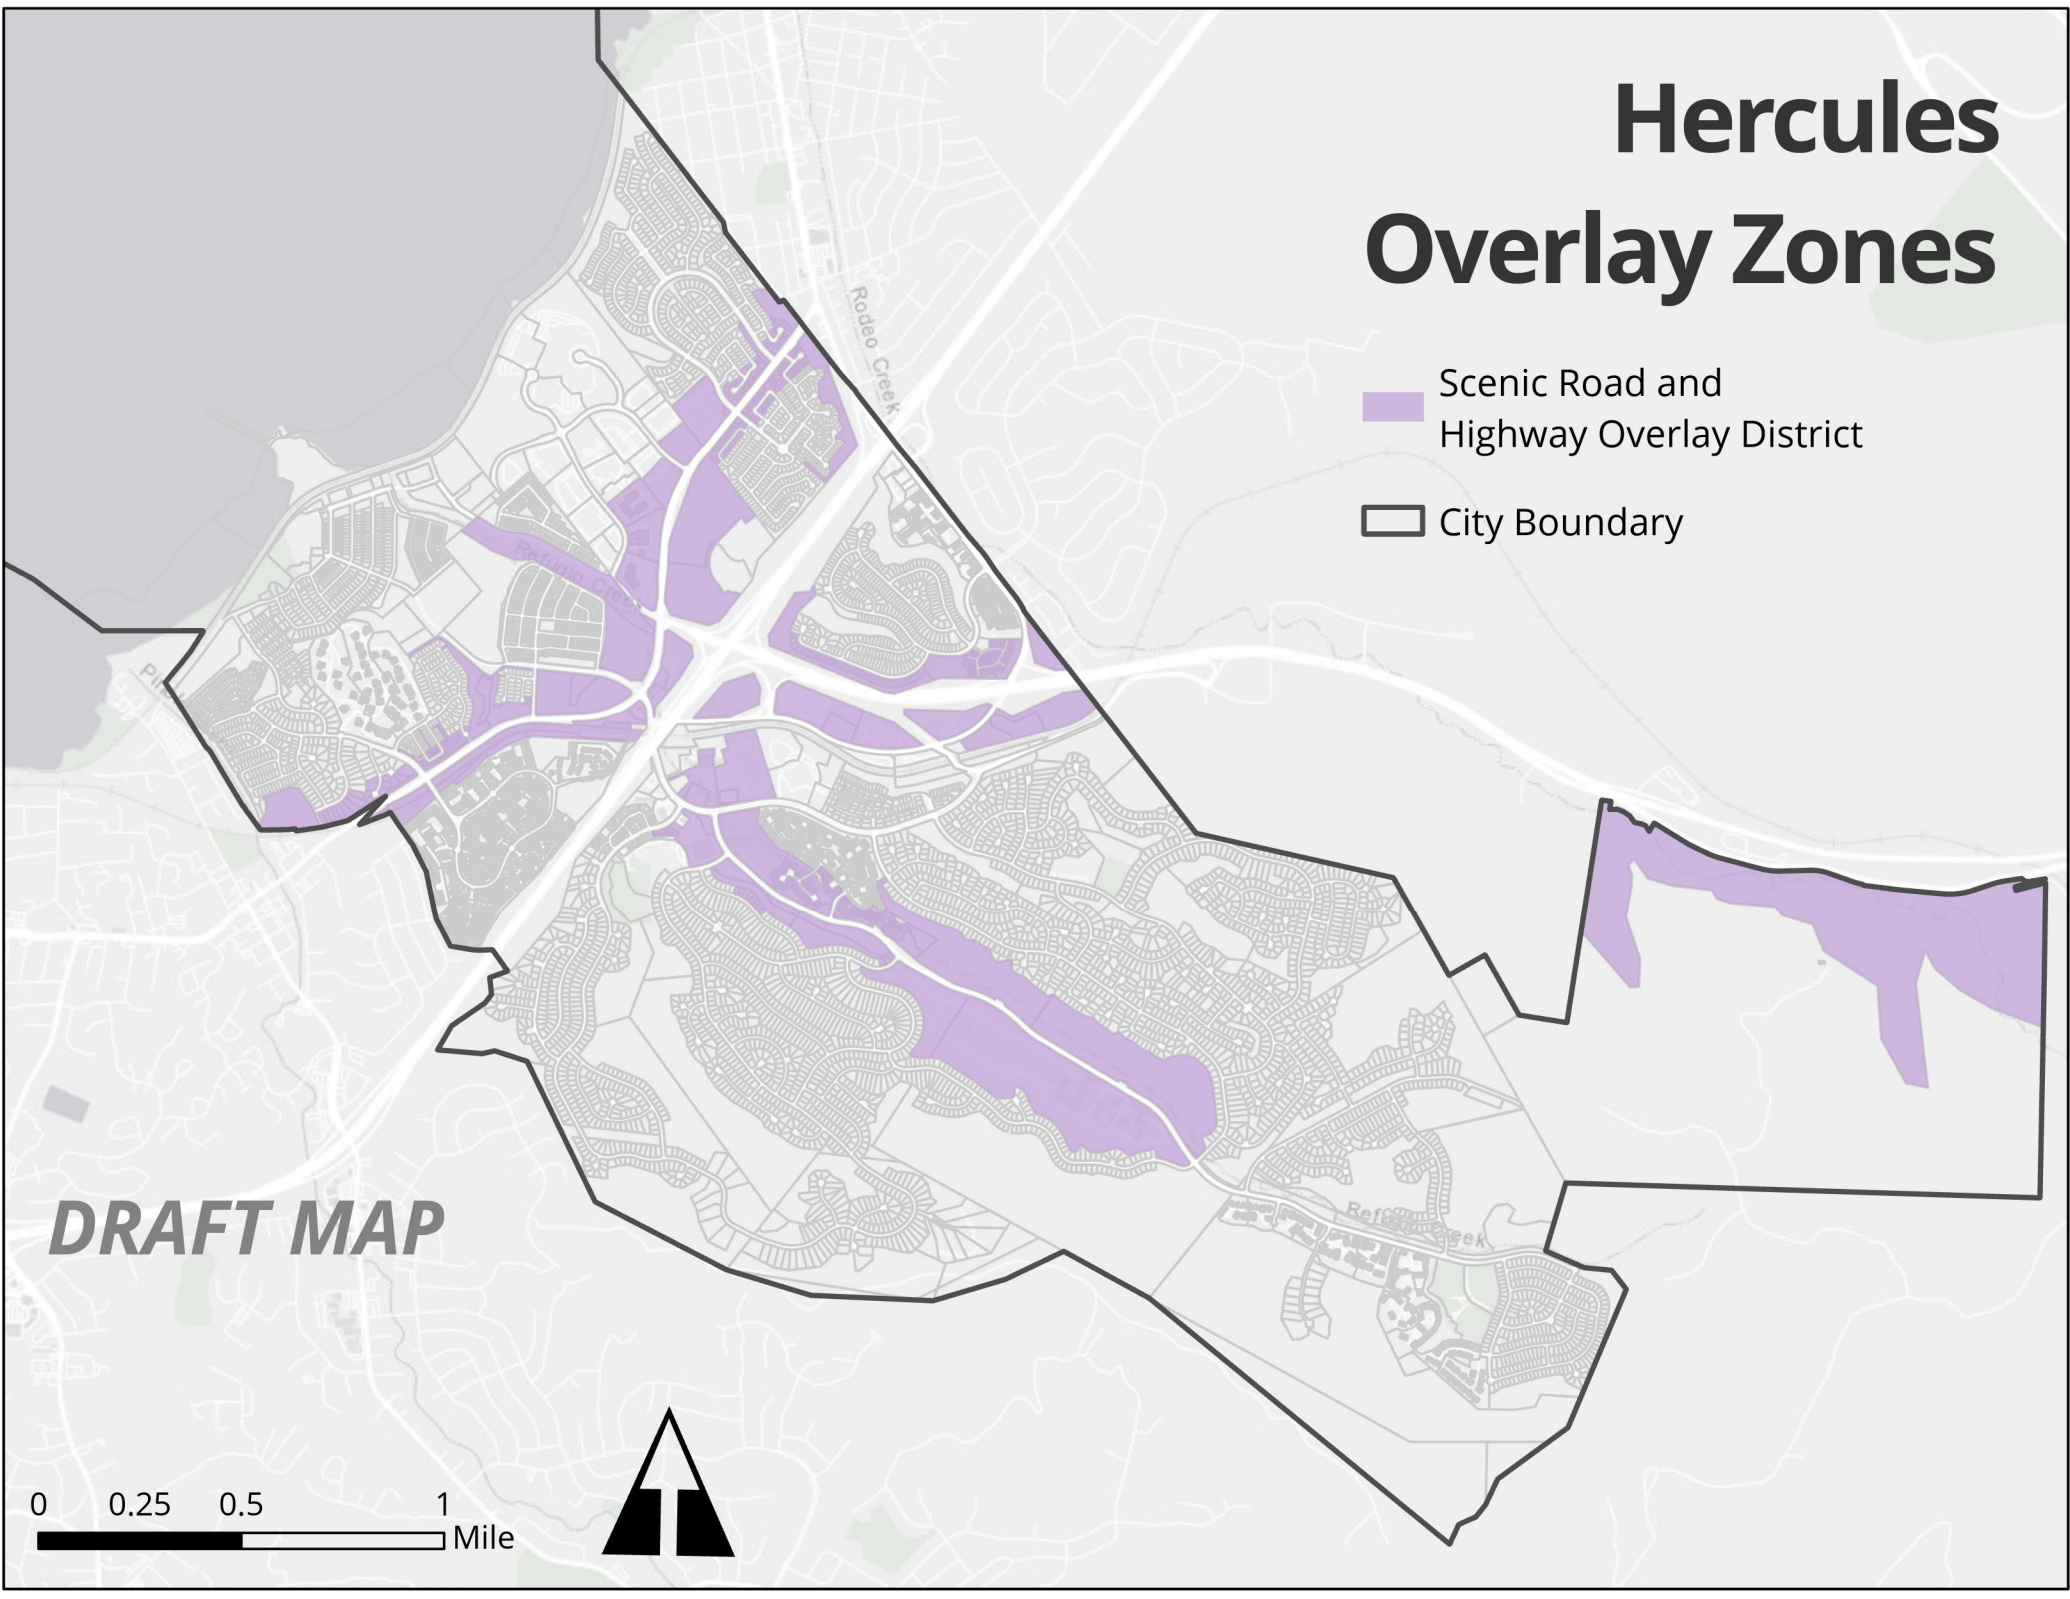

# Hercules Overlay Zones

-  Scenic Road and Highway Overlay District
-  City Boundary

***DRAFT MAP***

0 0.25 0.5 1 Mile