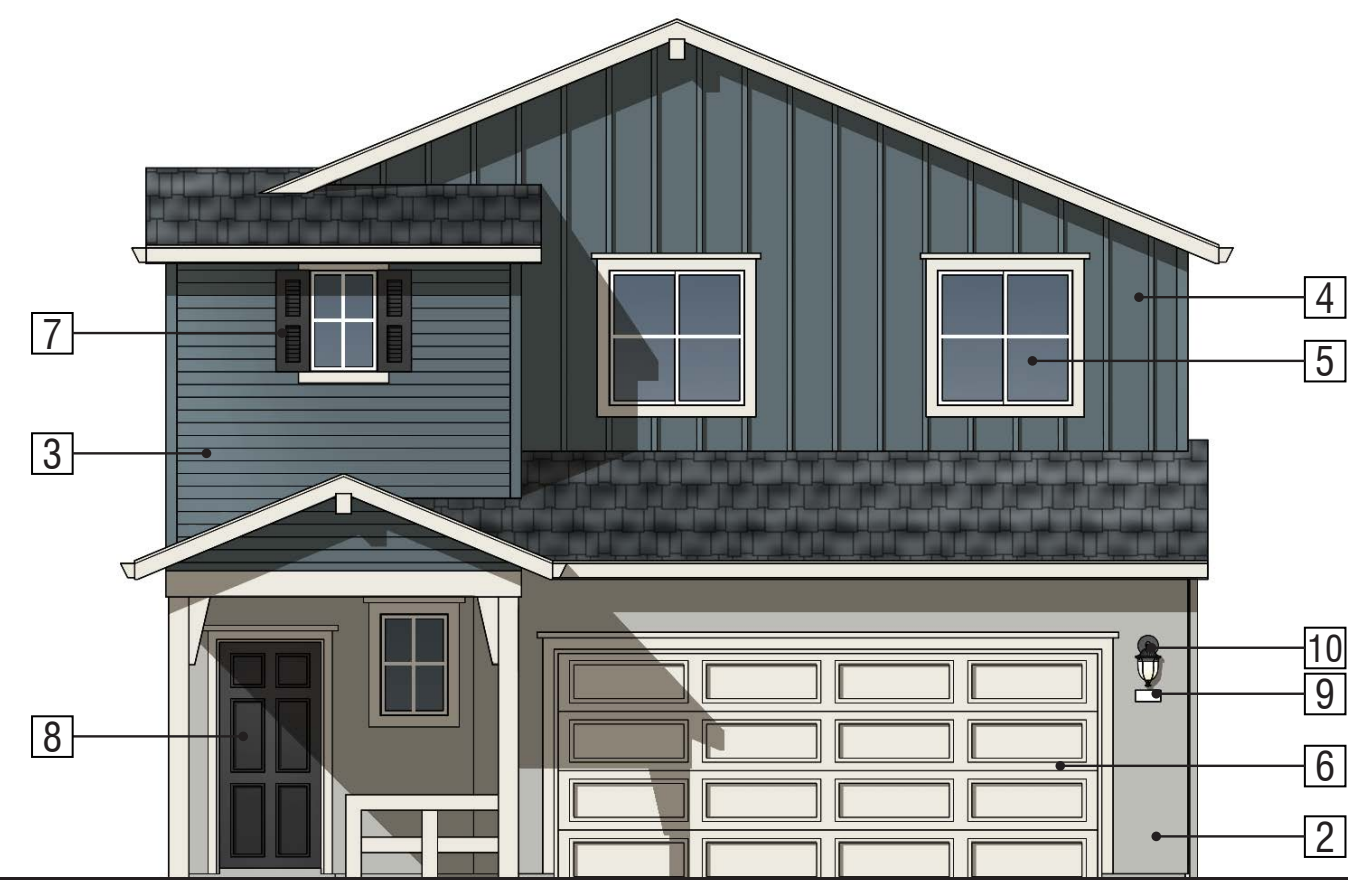

## Elevation 'A' Farmhouse & 'B' Traditional

**WHA.**  
ARCHITECTS . PLANNERS . DESIGNERS  
ORANGE COUNTY . LOS ANGELES . BAY AREA

**SKELLY**  
Hercules, California  
D.R. HORTON  
March 28, 2022 | 2020398  
PAGE 3 OF 6

**SKELLY**  
Hercules, California  
D.R. HORTON  
March 28, 2022 | 2020398

**SCHEME 7B**  
'A' & 'B' Elevations Only  
Farmhouse & Traditional

**WHA.**

For exact color refer to manufacturer actual samples.  
© 2022 WILLIAM HEZMALHALCH ARCHITECTS, INC. DBA WHA.